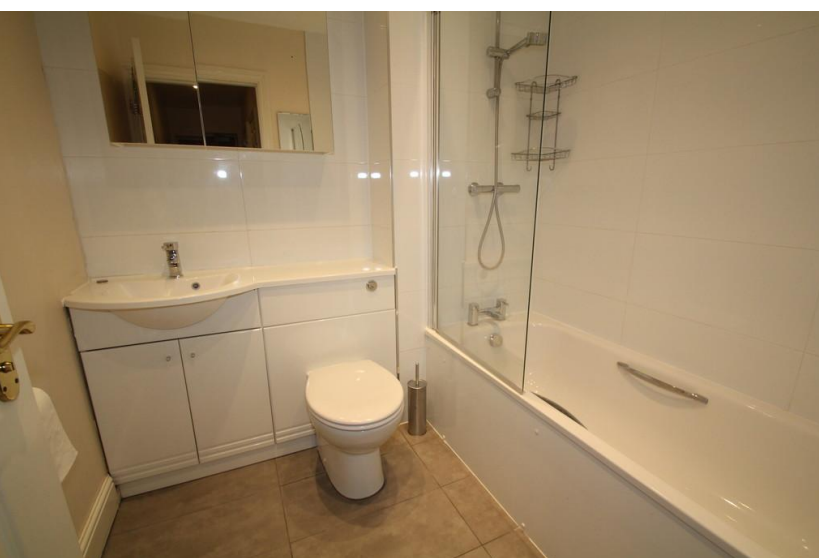

# HANOVER SHINE

HARROW

[www.hanovershine.co.uk](http://www.hanovershine.co.uk)

- FULLFTDKIT
- PWRSHOWER
- VIDEOPHONE
- FCARPETS
- EPC Rating: Energy Efficiency Rating TBC.

14 Robert House, Harrow,, Middlesex, HA1 2FJ

£1,150 pcm

AVAILABLE 11/08/2019. A SPACIOUS LARGER TYPE first floor ONE BEDROOM FLAT in this ever-popular Town Centre development. Comprising large DOUBLE ASPECT LOUNGE, open-plan FULLY INTEGRATED KITCHEN with breakfast bar, GENEROUS DOUBLE BEDROOM with large four-door built-in wardrobe and NEW BATHROOM (2018) with good shower over bath. Very CONVENIENTLY LOCATED for Harrow`s excellent shopping centre, with its huge selection of shops, bars, restaurants and both Harrow on the Hill and Harrow and Wealdstone stations, both of which are within easy walking.